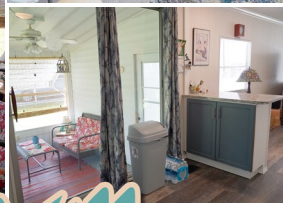

258 NE Cameo Way

For
SALE

Home size: 24' x 36'
Square Feet: 864 S/F
Porch/Extra S/F: 132 S/F
Year: 1977
Bedrooms: 2
Bathrooms: 2
Furnished: No
Flooring: Laminate, Carpet, Tile
Laundry: In Shed
Applianc/Equip: Refridge., Range,
Microwave, Dishwasher, Washer
& Dryer
Lot Desc: Interior
Lot Size: 4,345S/F
Irrigation Well: No
Assoc Fee (Optional): \$10.00/yr
Monthly Lot Rent: \$724.00
(includes cable, garbage, & amenities)

Pinelake Village

A 55+ Manufactured Housing Community

- Recently remodeled interior! Vinyl Lifeproof flooring, granite countertops
- Updated bathrooms with tile surrounds
- Large corner lot close to amenities! Pool and hot tub are just a short walk away!
- Florida room off of kitchen is a peaceful retreat