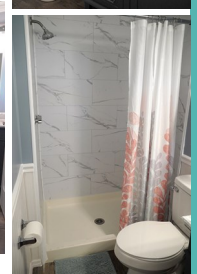

258 NE Cameo Way

For
SALE

Home size: 24' x 36'
Square Feet: 864 S/F
Porch/Extra S/F: 132 S/F
Year: 1977
Bedrooms: 2
Bathrooms: 2
Furnished: No
Flooring: Laminate, Carpet, Tile
Laundry: In Shed
Applianc/Equip: Refridge., Range,
Microwave, Dishwasher, Washer
& Dryer
Lot Desc: Interior
Lot Size: 4,345S/F
Irrigation Well: No
Assoc Fee (Optional): \$10.00/yr
Monthly Lot Rent: \$724.00
(includes cable, garbage, & amenities)

Pinelake Village

A 55+ Manufactured Housing Community

- Recently remodeled interior! Vinyl Lifeproof flooring, granite countertops
- Updated bathrooms with tile surrounds
- Large corner lot close to amenities! Pool and hot tub are just a short walk away!
- Florida room off of kitchen is a peaceful retreat