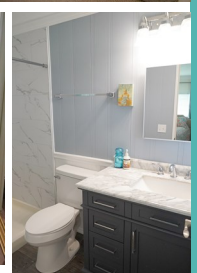

258 NE Cameo Way

For
SALE

Home size: 24' x 36'
Square Feet: 864 S/F
Porch/Extra S/F: 132 S/F
Year: 1977
Bedrooms: 2
Bathrooms: 2
Furnished: No
Flooring: Laminate, Carpet, Tile
Laundry: In Shed
Applianc/Equip: Refridge., Range,
Microwave, Dishwasher, Washer
& Dryer
Lot Desc: Interior
Lot Size: 4,345S/F
Irrigation Well: No
Assoc Fee (Optional): \$10.00/yr
Monthly Lot Rent: \$724.00
(includes cable, garbage, & amenities)

Pinelake Village

A 55+ Manufactured Housing Community

- Recently remodeled interior! Vinyl Lifeproof flooring, granite countertops
- Updated bathrooms with tile surrounds
- Large corner lot close to amenities! Pool and hot tub are just a short walk away!
- Florida room off of kitchen is a peaceful retreat